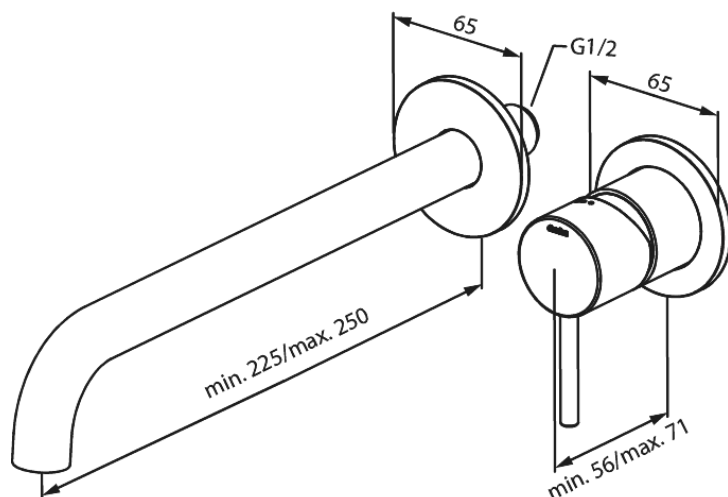

Product features

FM Mattsson Denmark ApS
Hvidkærvej 48, 5250 Odense SV, DK-56416218

+45 88 33 00 34 damixa-international@fmmattssongroup.com

Mere information på damixa.com

damixa